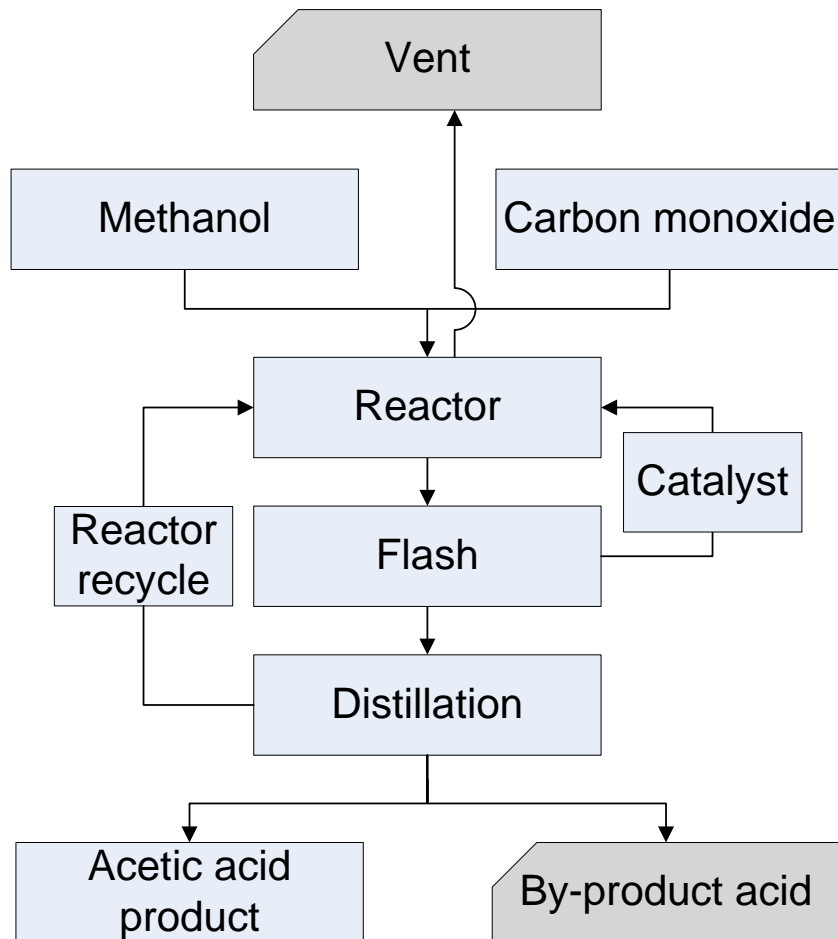

Manufacturing Process Flowchart

Glacial Acetic Acid, USP - AC110

Spectrum Chemical Mfg Corp

Corporate Headquarters:

769 Jersey Ave.
New Brunswick, NJ 08901
732.214.1300

West Coast Facility:

14422 S. San Pedro St.
Gardena, CA 90248
310.516.8000