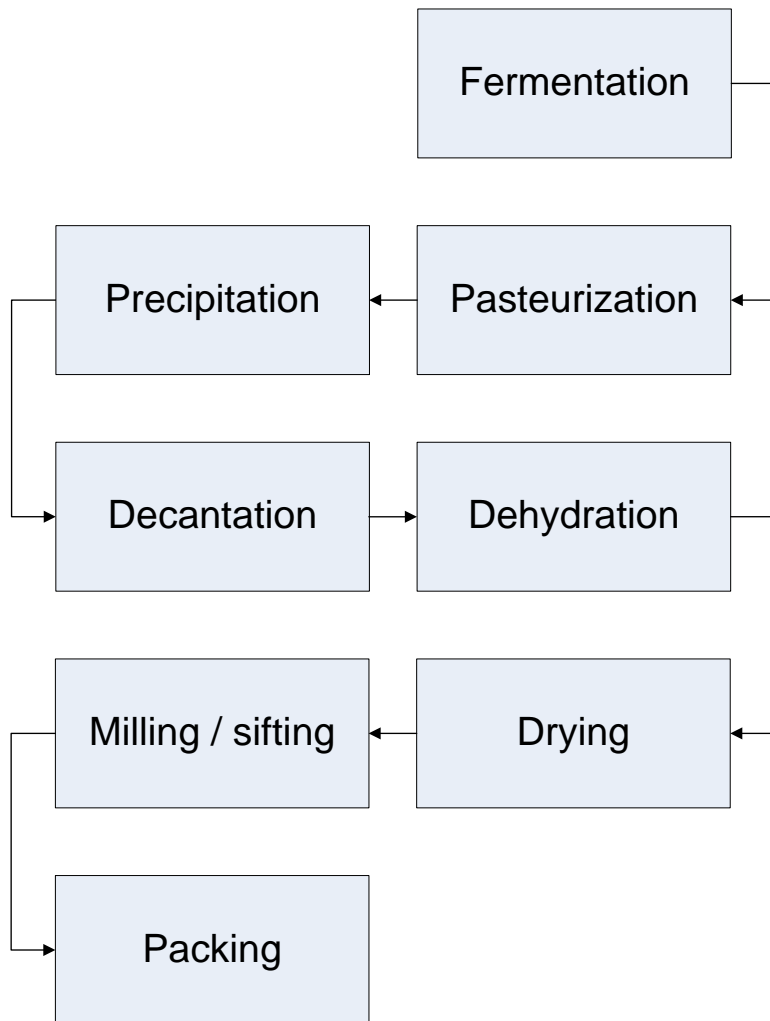

Manufacturing Process Flowchart

Xanthan Gum, NF - XA105

Spectrum Chemical Mfg Corp

Corporate Headquarters:

769 Jersey Ave.
New Brunswick, NJ 08901
732.214.1300

West Coast Facility:

14422 S. San Pedro St.
Gardena, CA 90248
310.516.8000